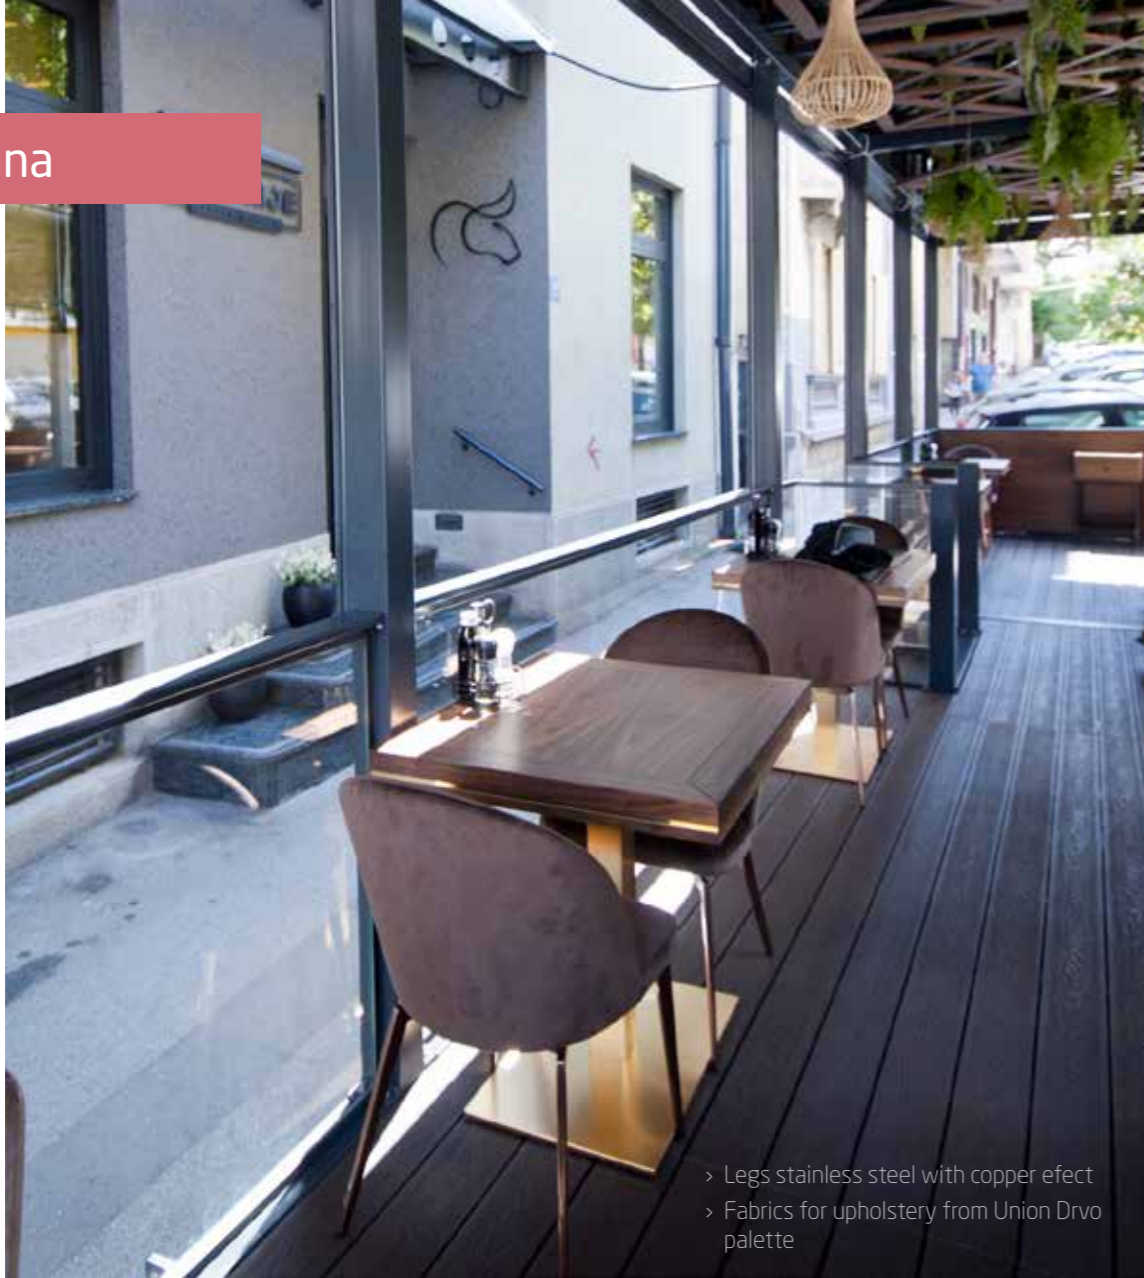

Ariana

- > Legs stainless steel with copper effect
- > Fabrics for upholstery from Union Drvo palette

Mikela

- > Legs stainless steel with copper effect
- > Fabrics for upholstery from Union Drvo palette