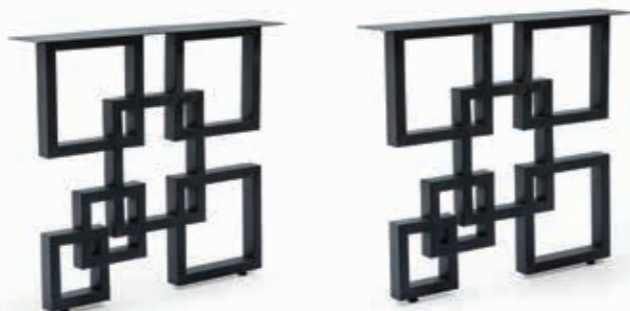

**Van 1005
BZ 348**

Steel + black plastification
Max 220 x 90 cm
h 72 cm