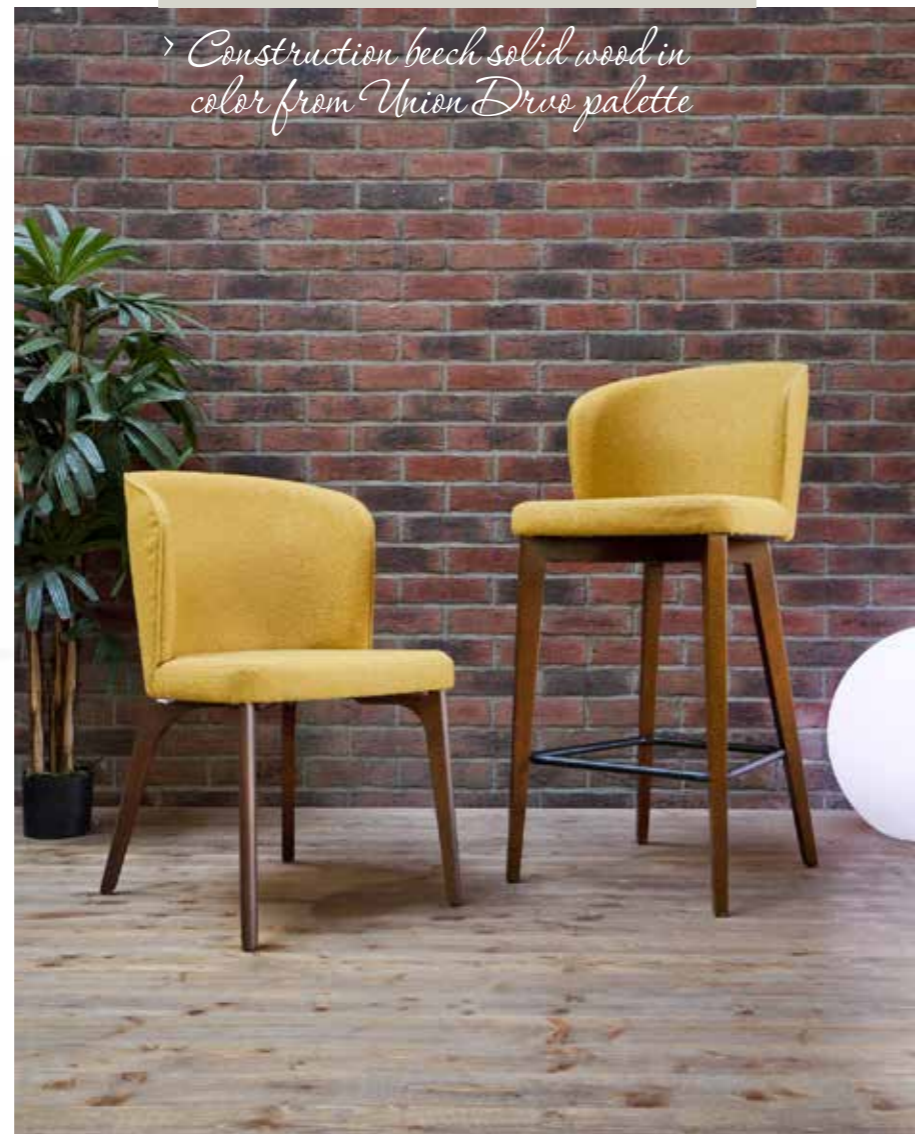

Stitch type 04

Stitch type 05

NADIN

ARD 101
84x47x51x60

> Construction beech solid wood in color from Union Drvo palette

> Fabrics for upholstery from Union Drvo palette

Nadin bar

ARD 103