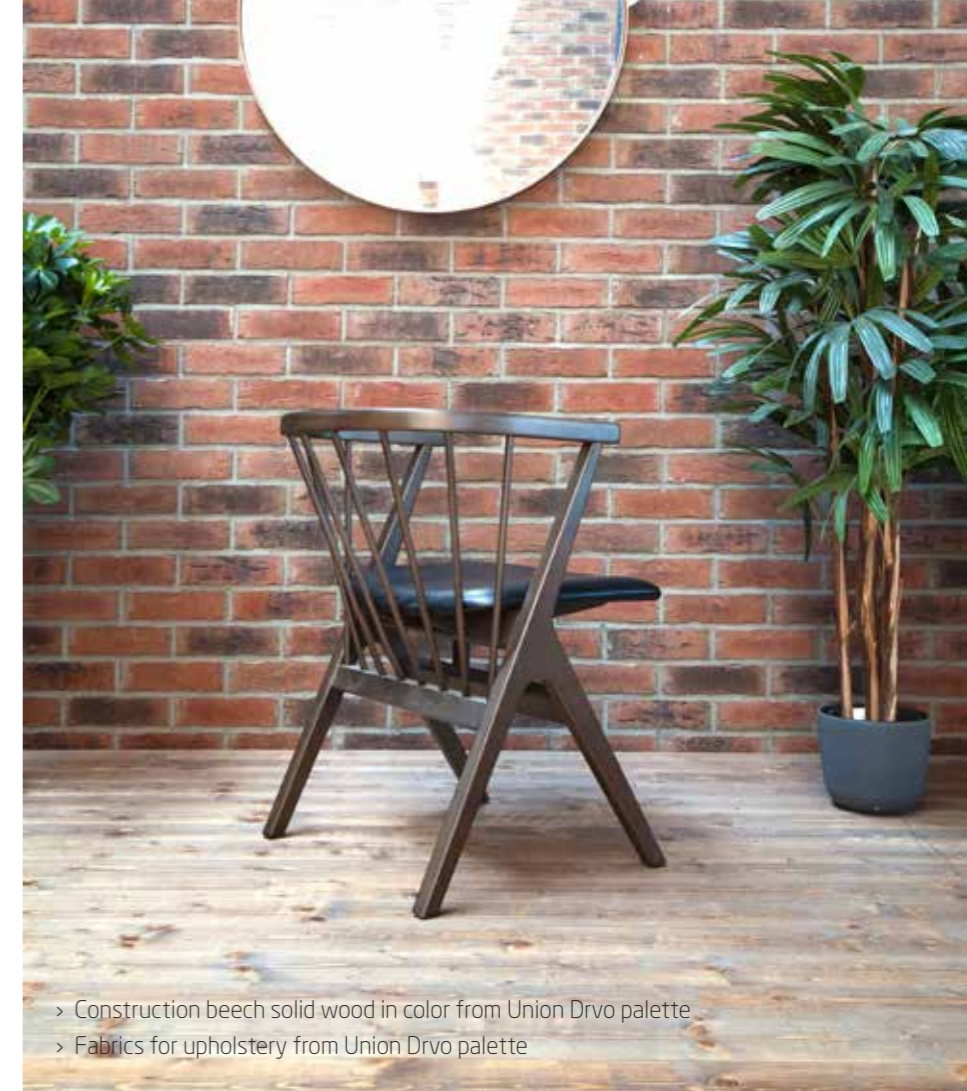

SN 183
80x46x53x56

SN 183
80x46x53x56

SN 183
80x46x53x56

Ester

SN 178
74x45x53x62

- > Construction beech solid wood in color from Union Drvo palette
- > Fabrics for upholstery from Union Drvo palette

Eka

- > Construction beech solid wood in color from Union Drvo palette
- > Fabrics for upholstery from Union Drvo palette