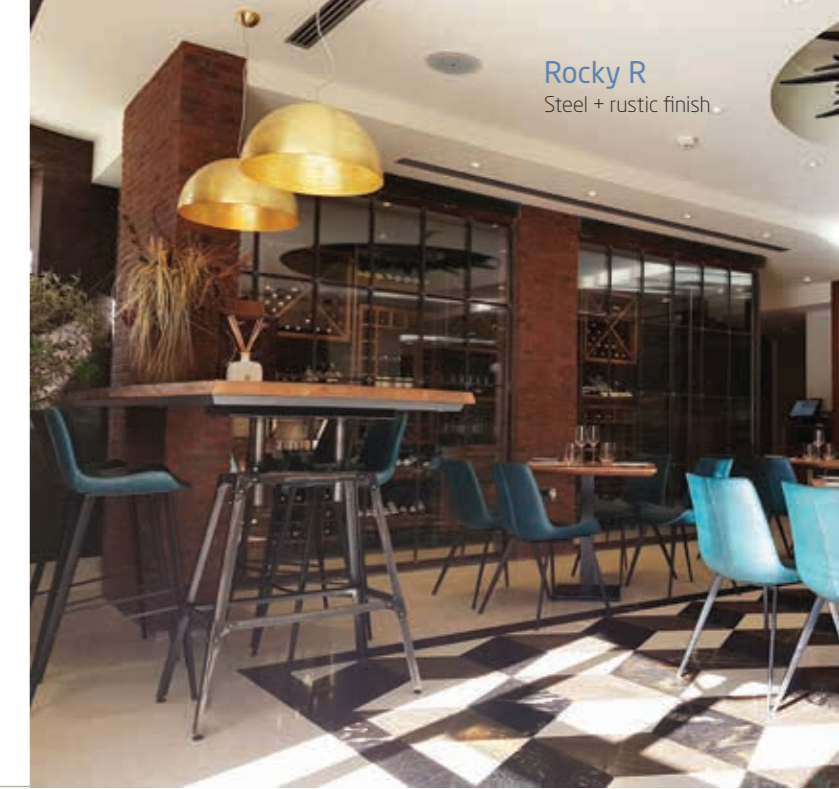

Lexus BZ 335
Aluminum in anthracite color
Bar and semi-bar
Max 70x70 ili 80x80 cm
h 110 / 75 cm

BZ 302
Base Ø 59
h 74 cm

BZ 303
Base 136x66
h 74 cm

Rocky B table base
Steel + rustic finish

Rocky Up & Down
Steel + rustic finish