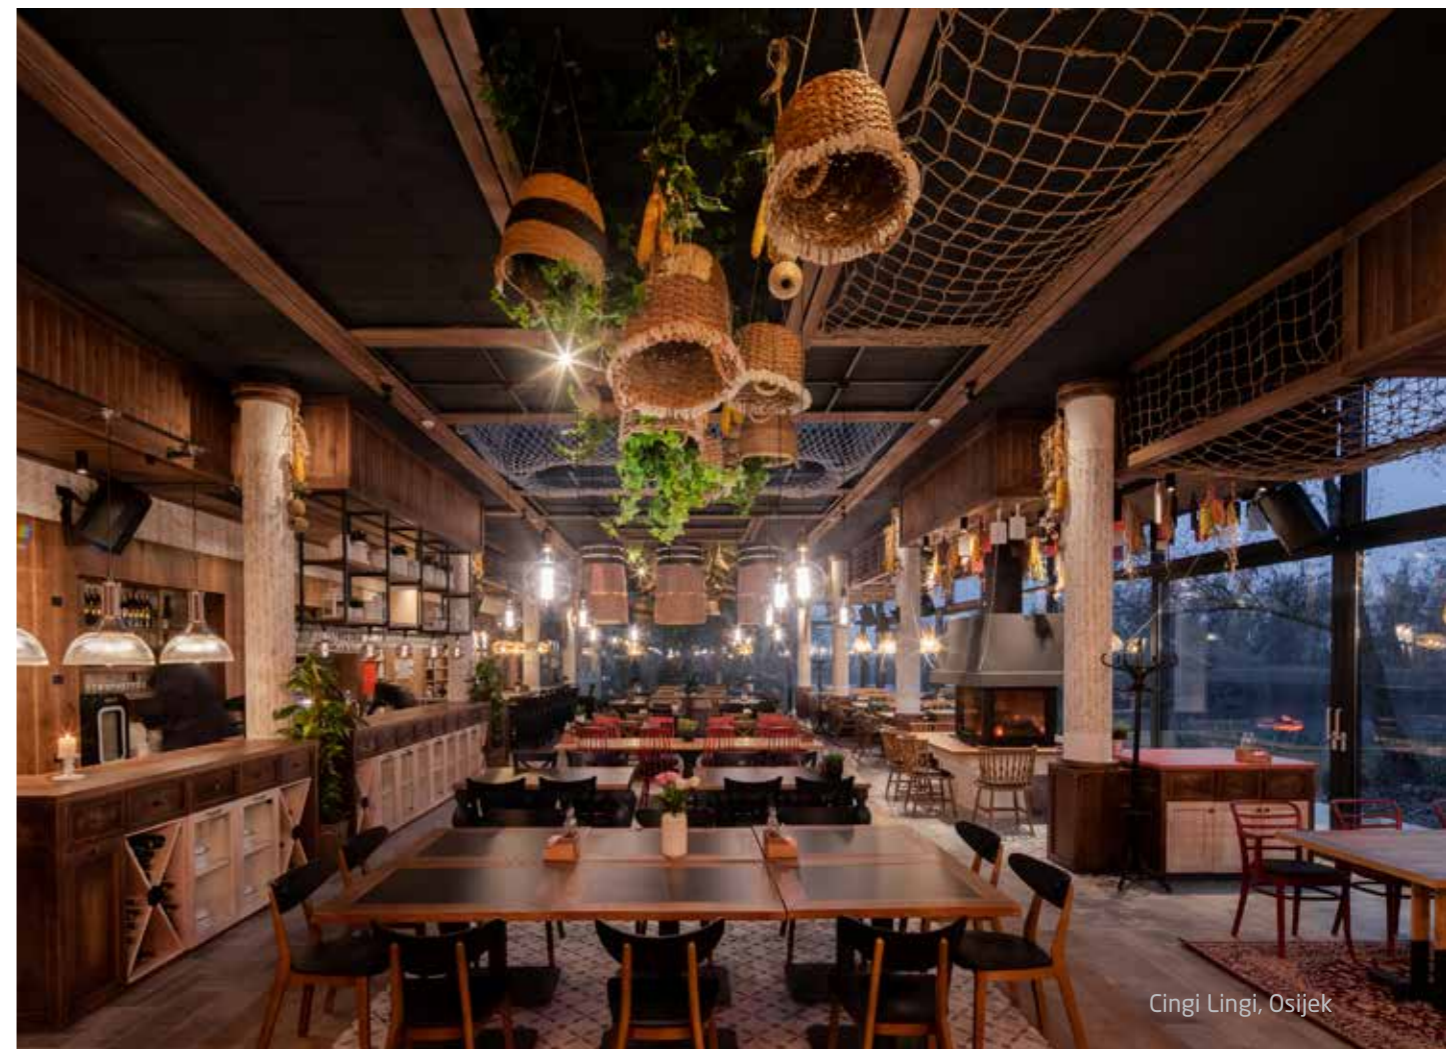

Galerija Belgrade

Cingi Lingi, Osijek