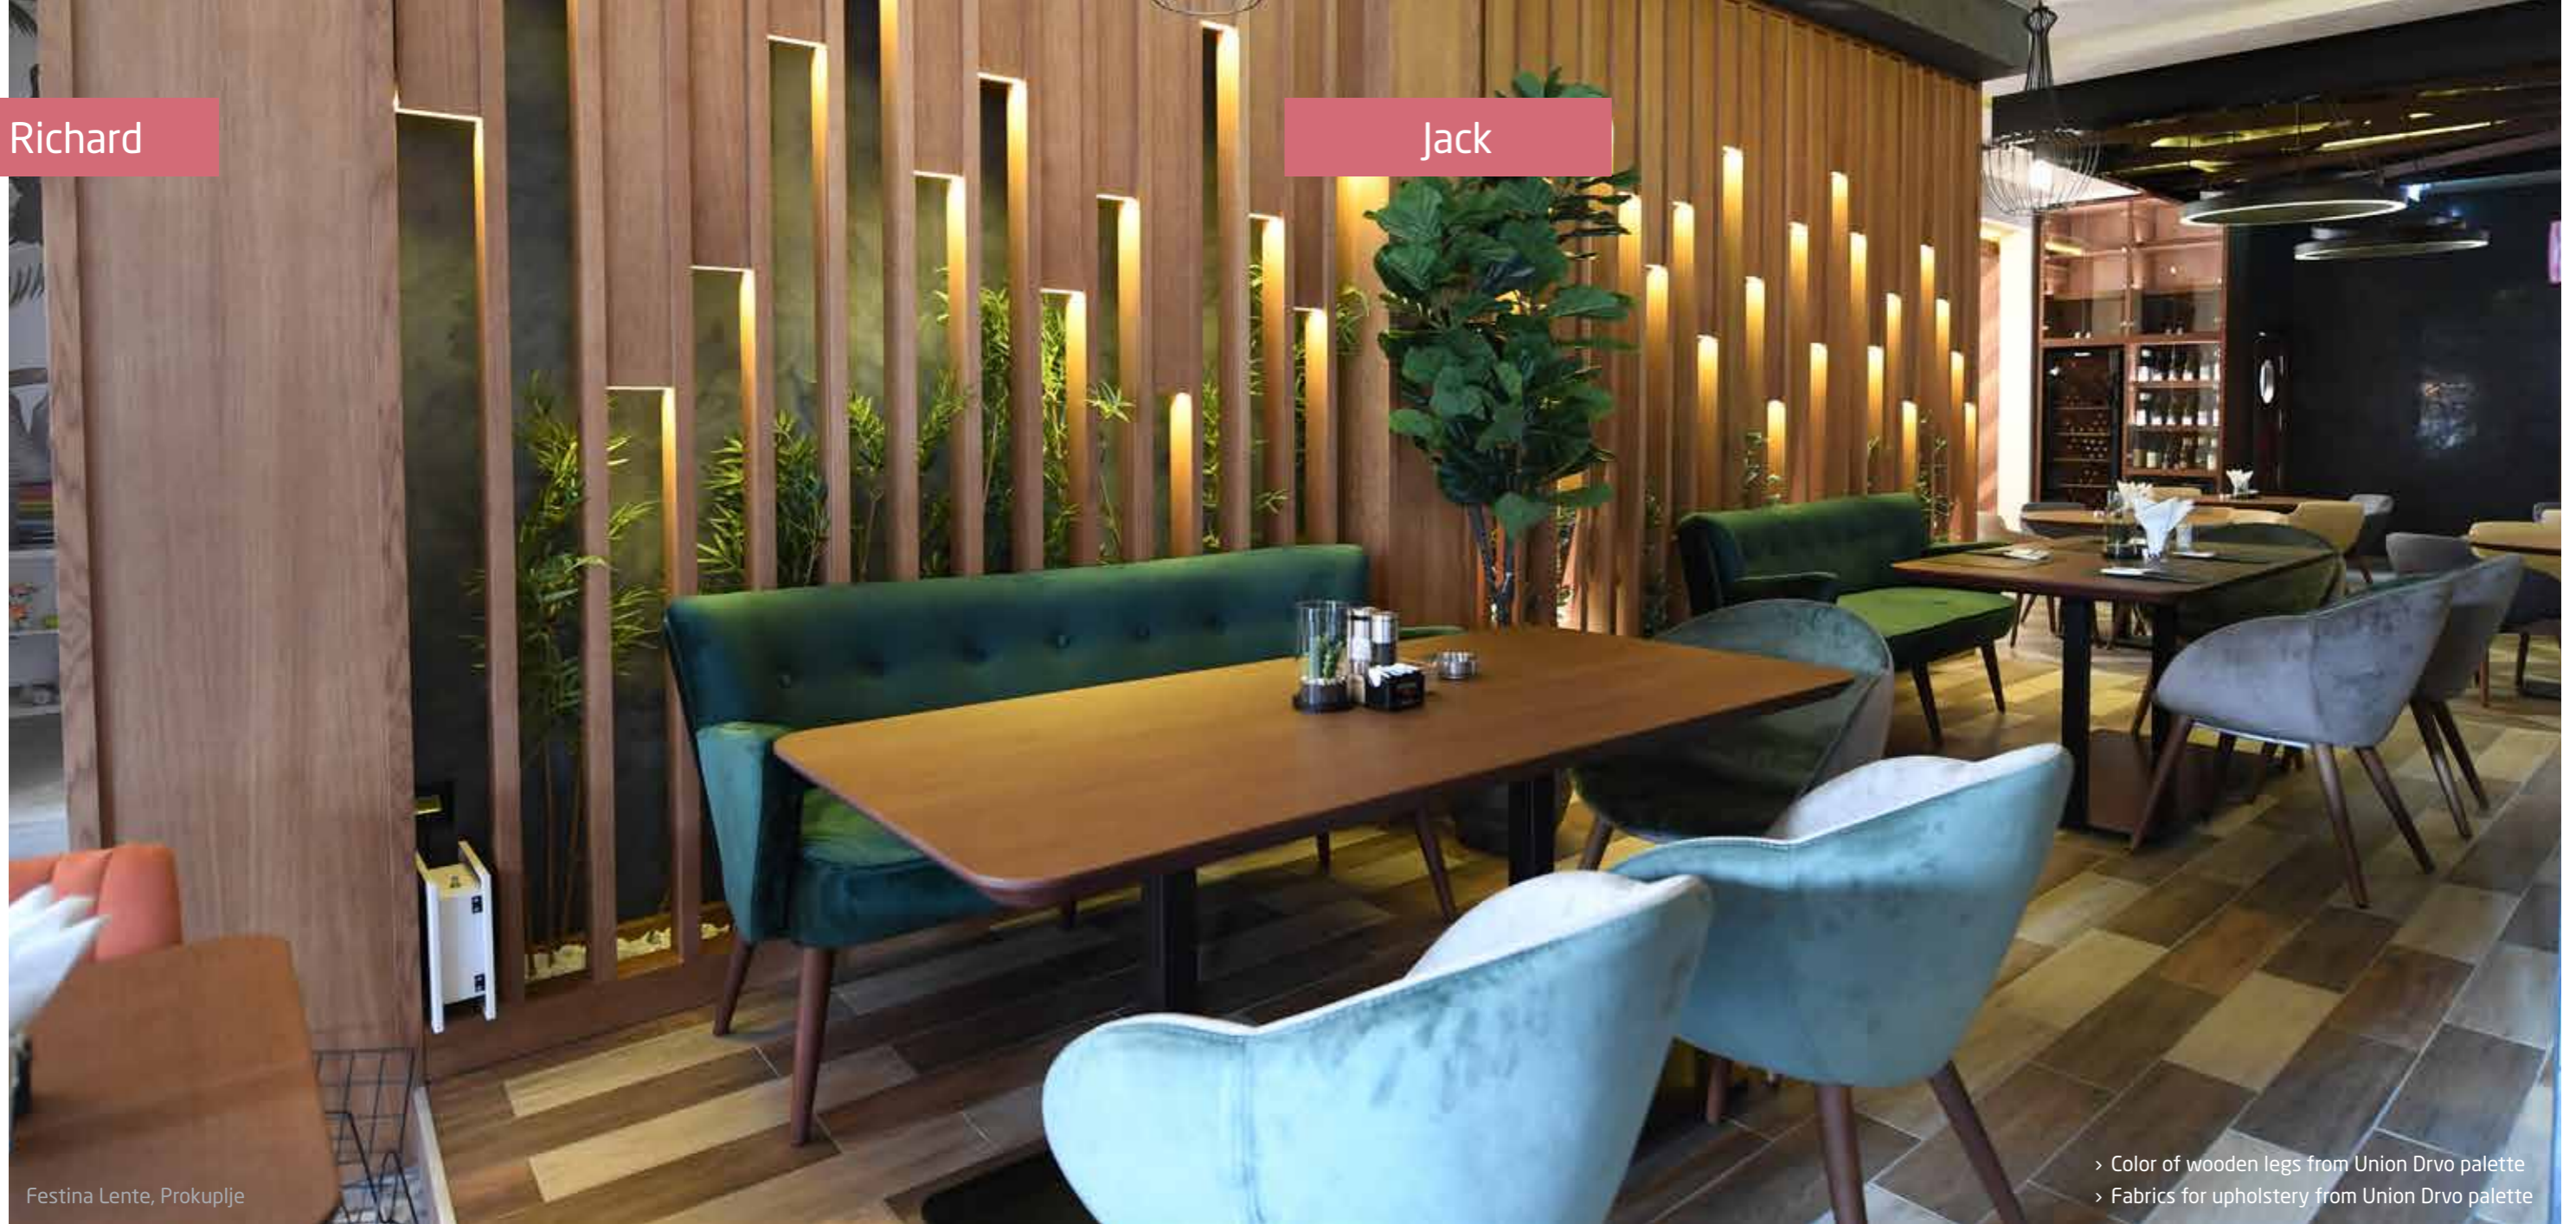

Richard

Jack

Festina Lente, Prokuplje

> Color of wooden legs from Union Drvo palette
> Fabrics for upholstery from Union Drvo palette