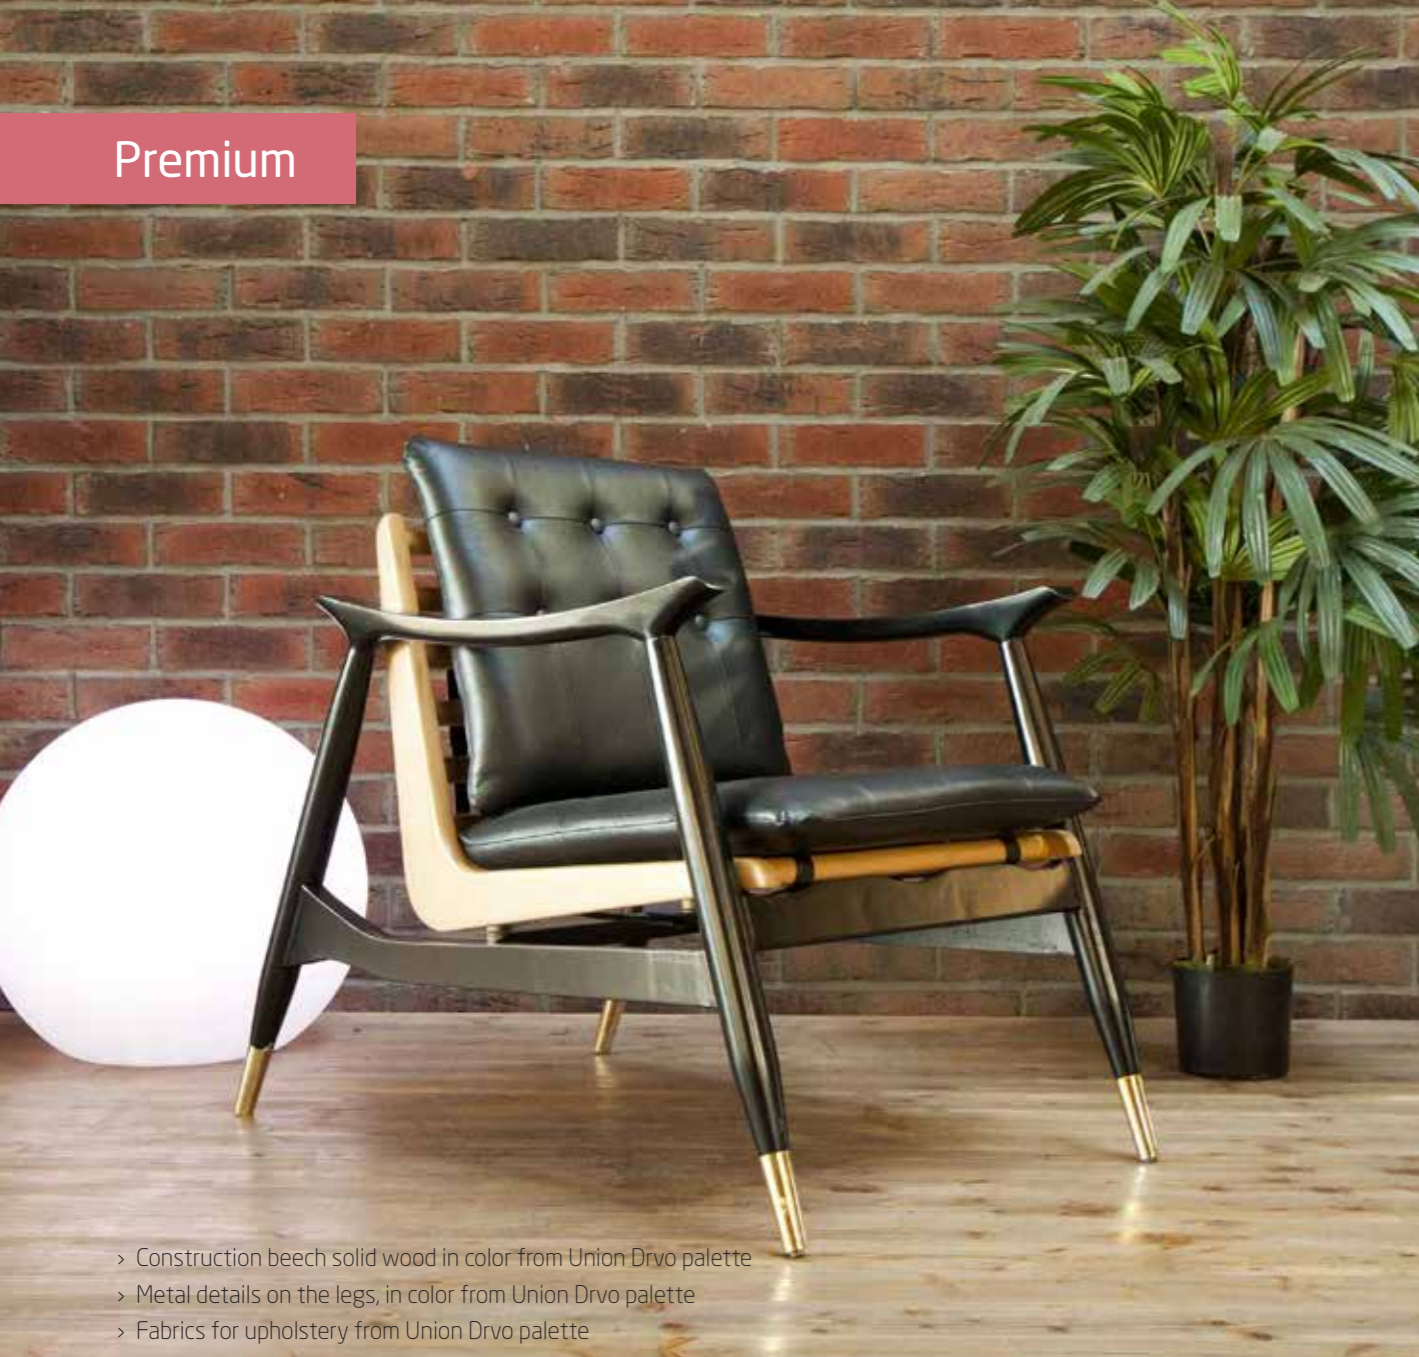

Premium

- > Construction beech solid wood in color from Union Drvo palette
- > Metal details on the legs, in color from Union Drvo palette
- > Fabrics for upholstery from Union Drvo palette

Maya

- > Construction beech solid wood in color from Union Drvo palette
- > Fabrics for upholstery from Union Drvo palette