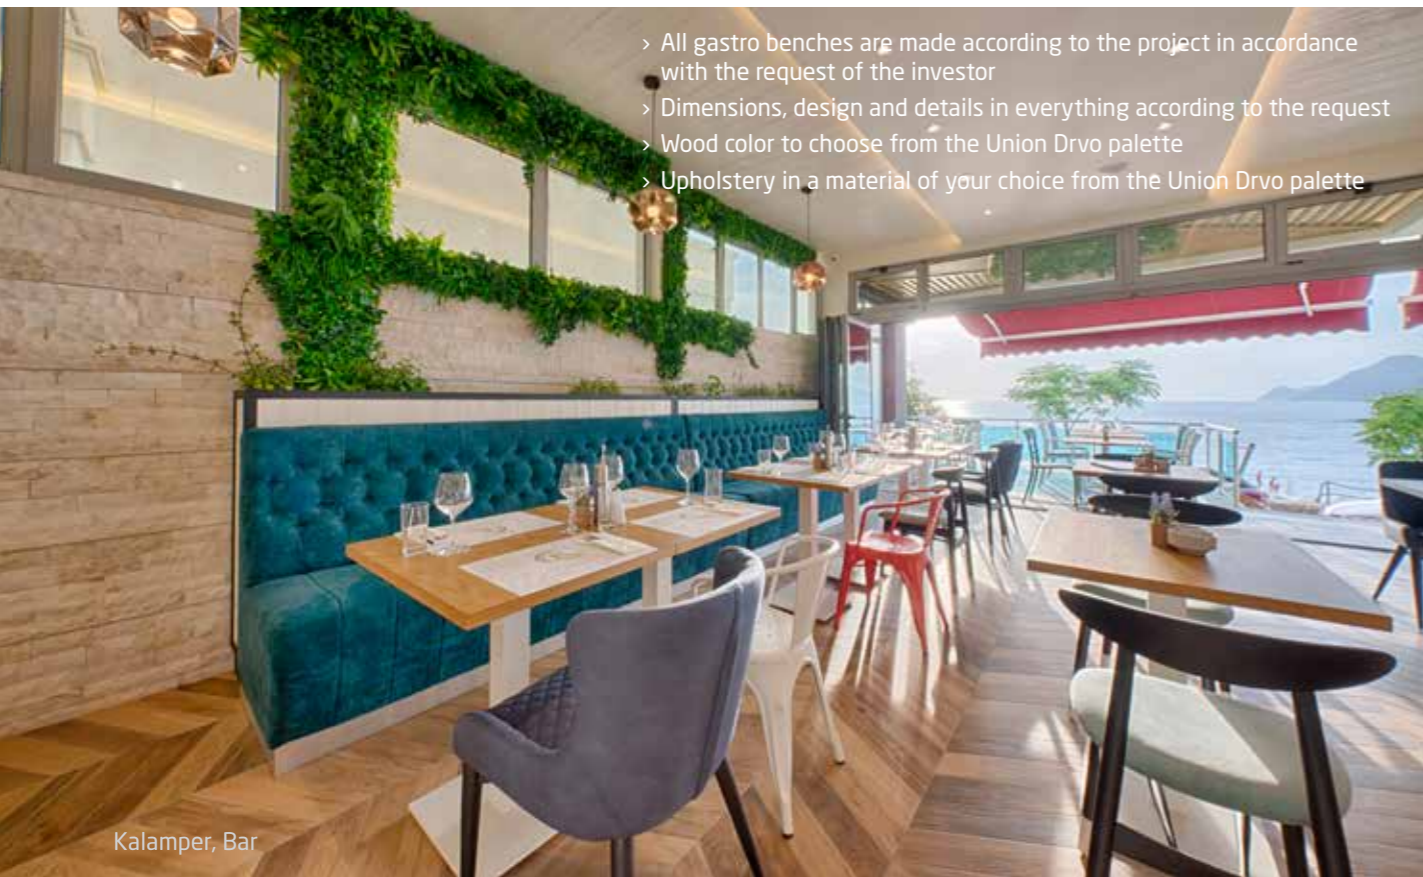

- > All gastro benches are made according to the project in accordance with the request of the investor
- > Dimensions, design and details in everything according to the request
- > Wood color to choose from the Union Drvo palette
- > Upholstery in a material of your choice from the Union Drvo palette