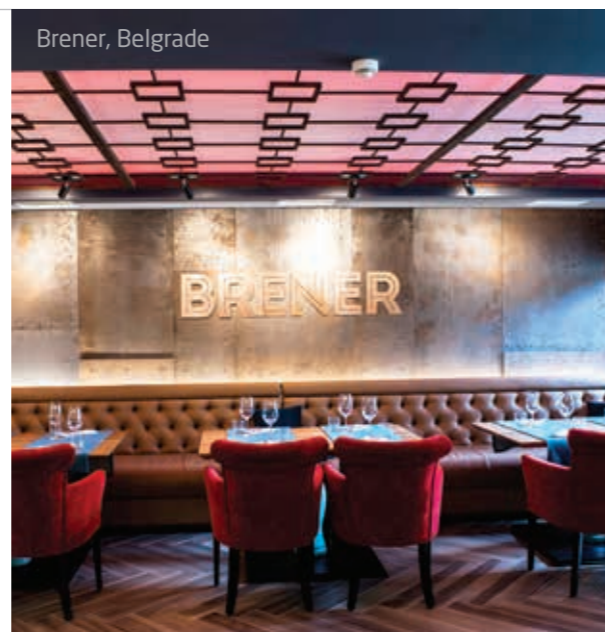

Vegas

SVI 2489
91x50x65x65

- > Color of wooden legs from Union Drvo palette
- > Fabrics for upholstery from Union Drvo palette