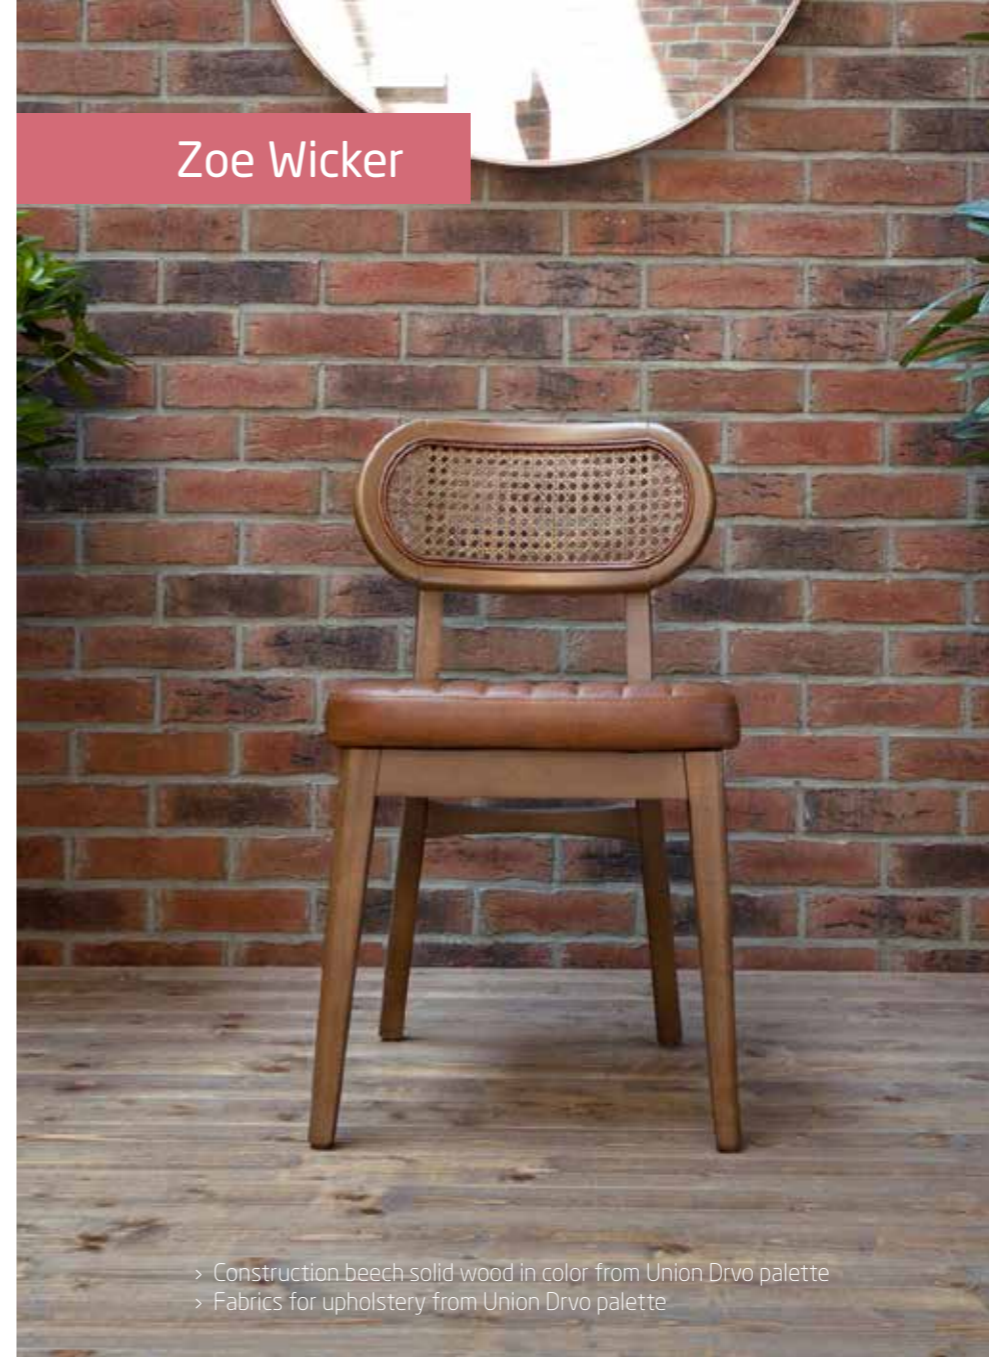

Zoe Wicker

- > Construction beech solid wood in color from Union Drvo palette
- > Fabrics for upholstery from Union Drvo palette