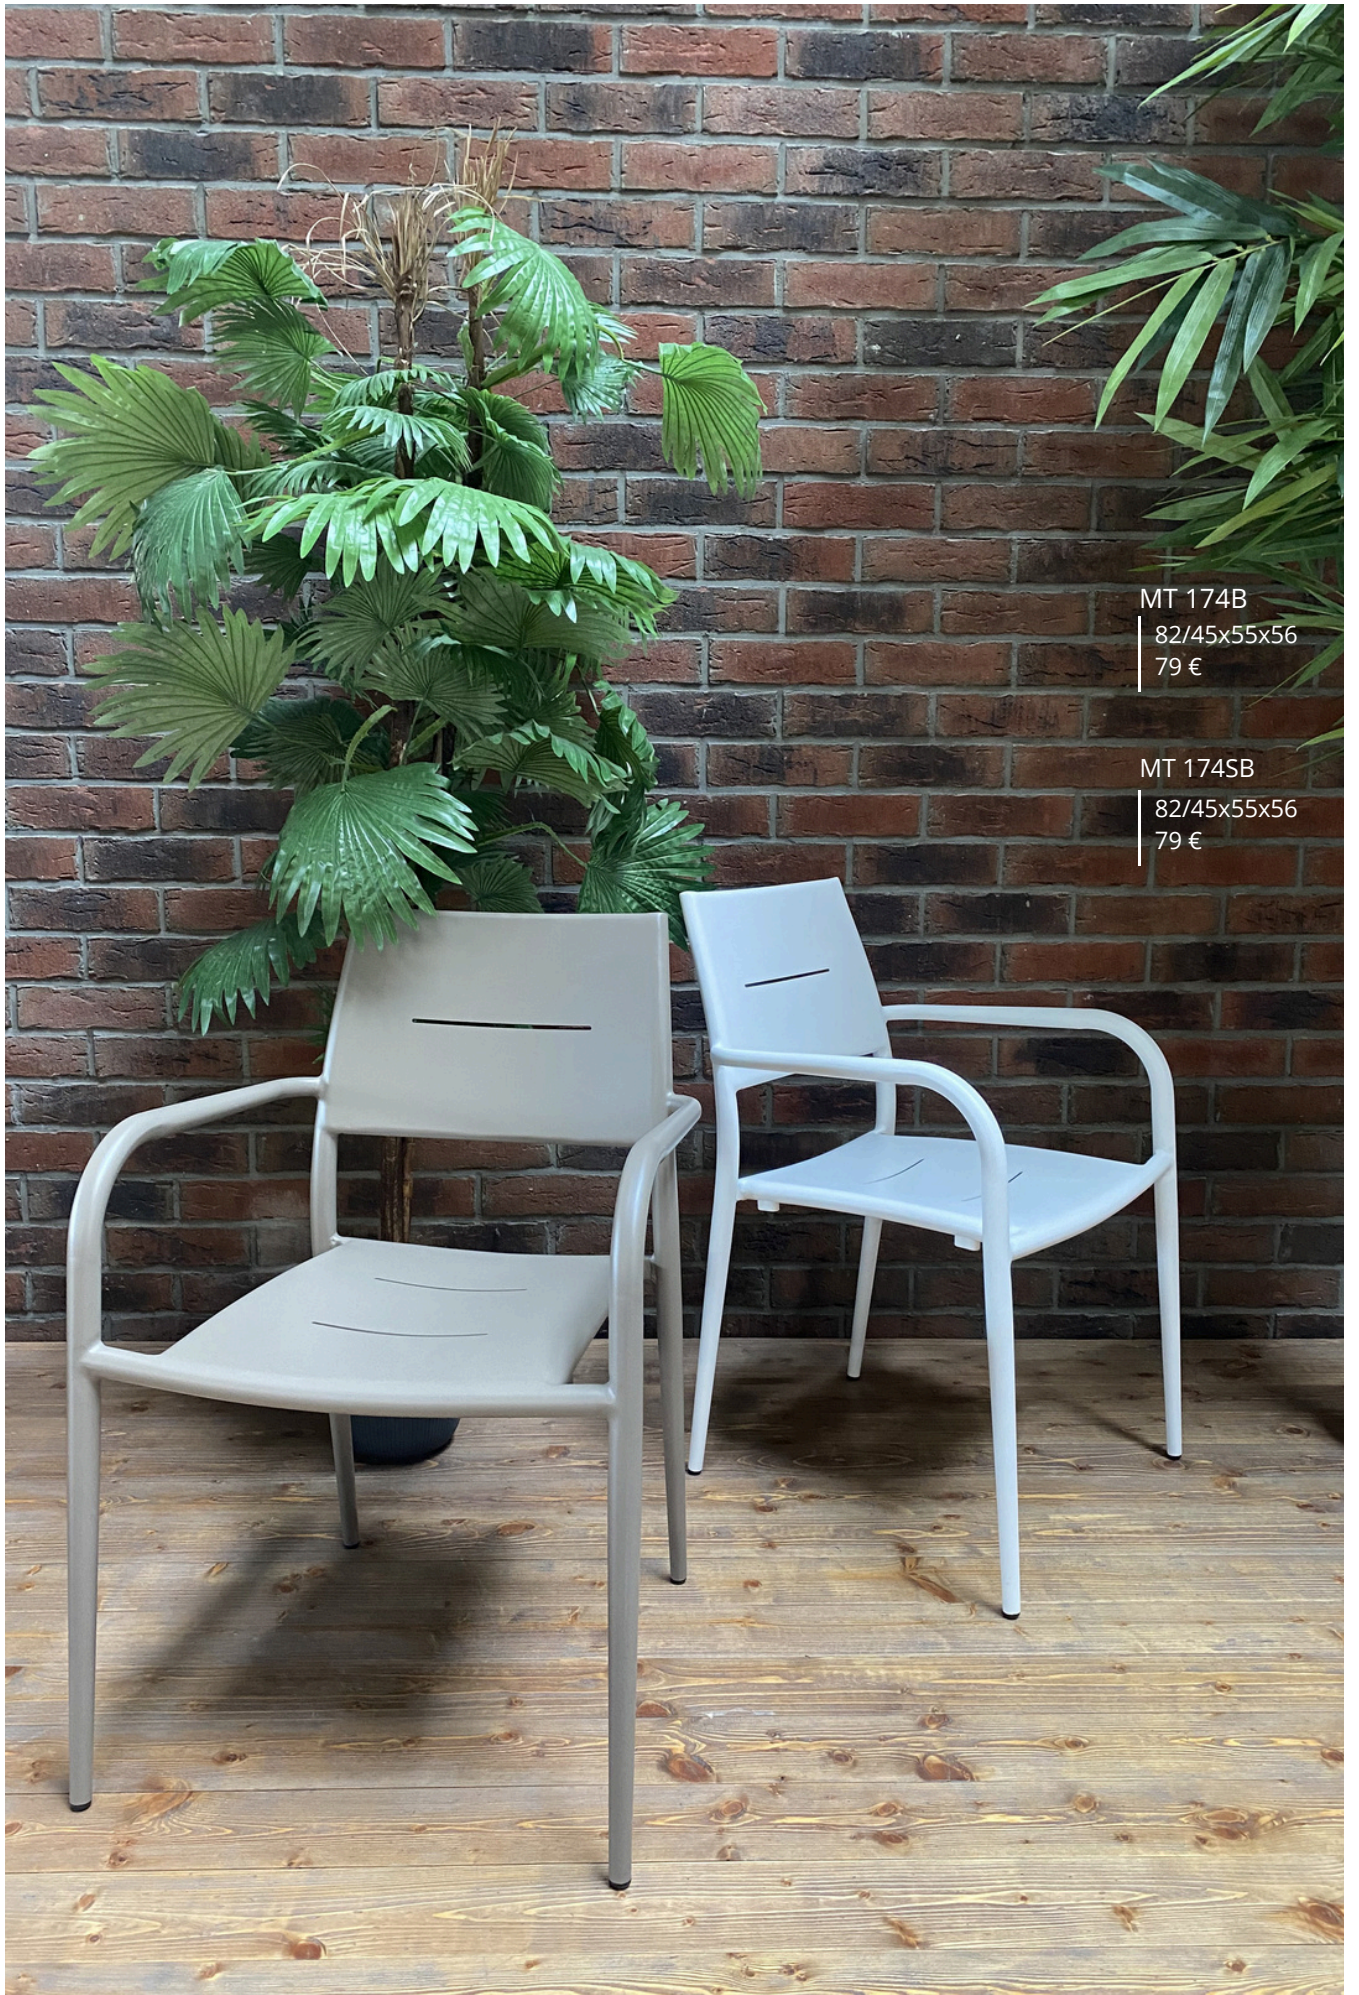

MT 174B
82/45x55x56
79 €

MT 174SB
82/45x55x56
79 €