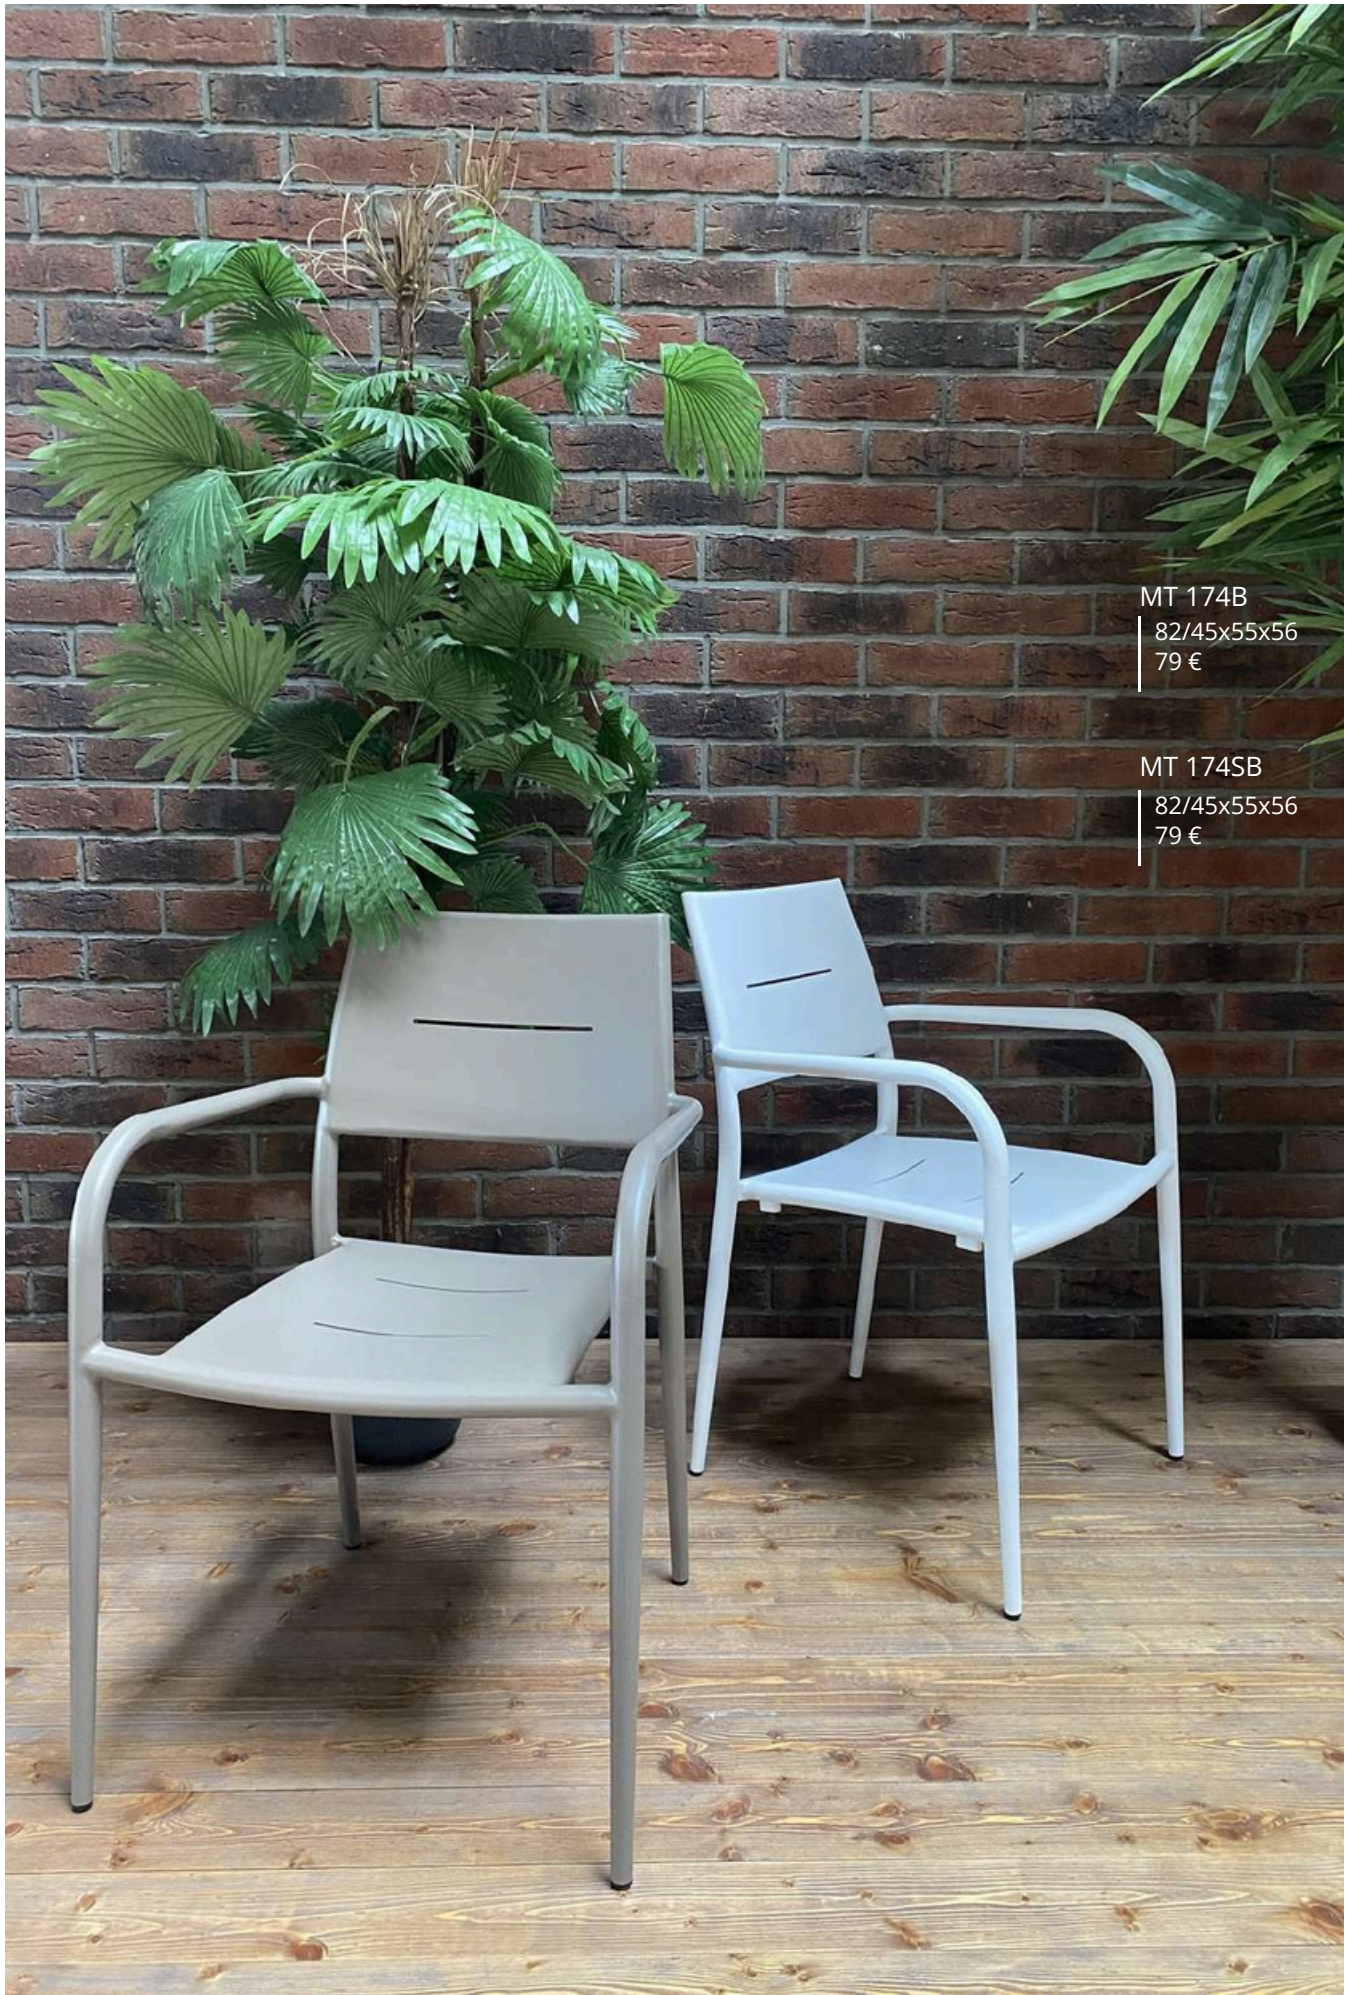

MT 174B
82/45x55x56
79 €

MT 174SB
82/45x55x56
79 €