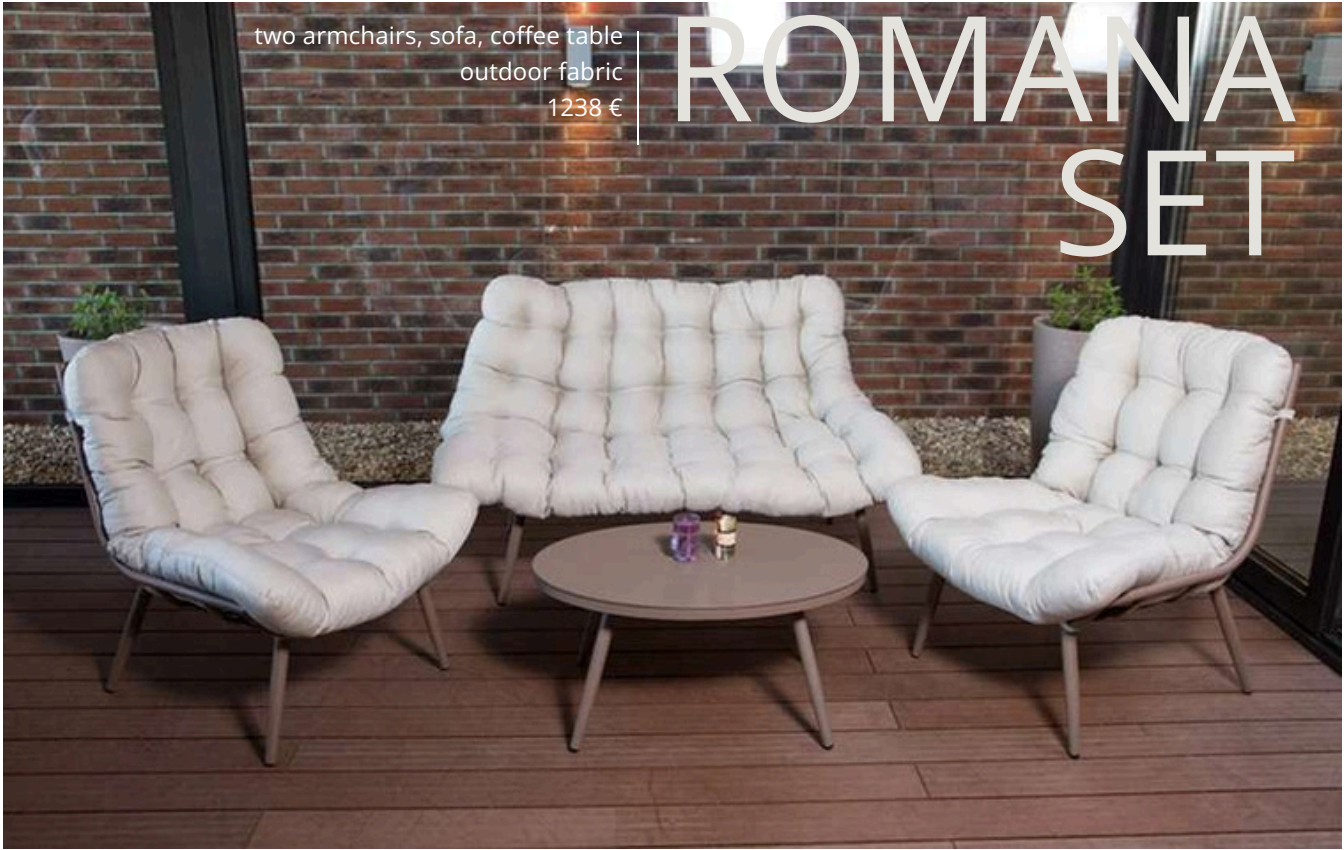

two armchairs, sofa, coffee table
outdoor fabric
1238 €

ROMANA SET

ROMANA ARMCHAIR

SN 635
91/43x69x82

ROMANA SOFA

TR 636
91/43x131x82

ROMANA COFFEE TABLE

SN 634
85x85x40