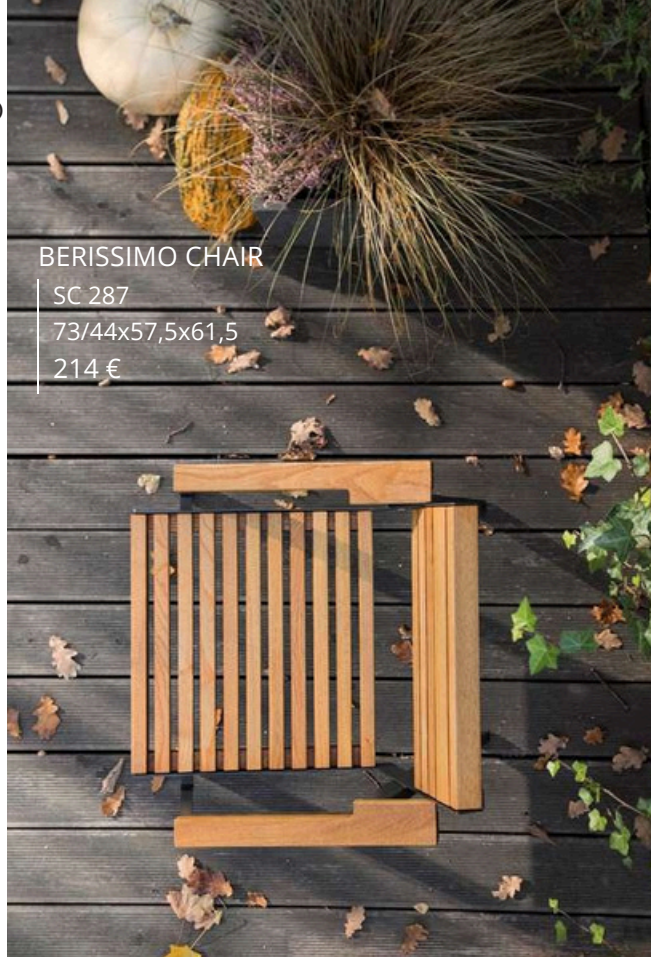

# 02

WOODEN FURNITURE/ ACACIA WOOD

BERISSIMO CHAIR

SC 287

73/44x57,5x61,5

214 €