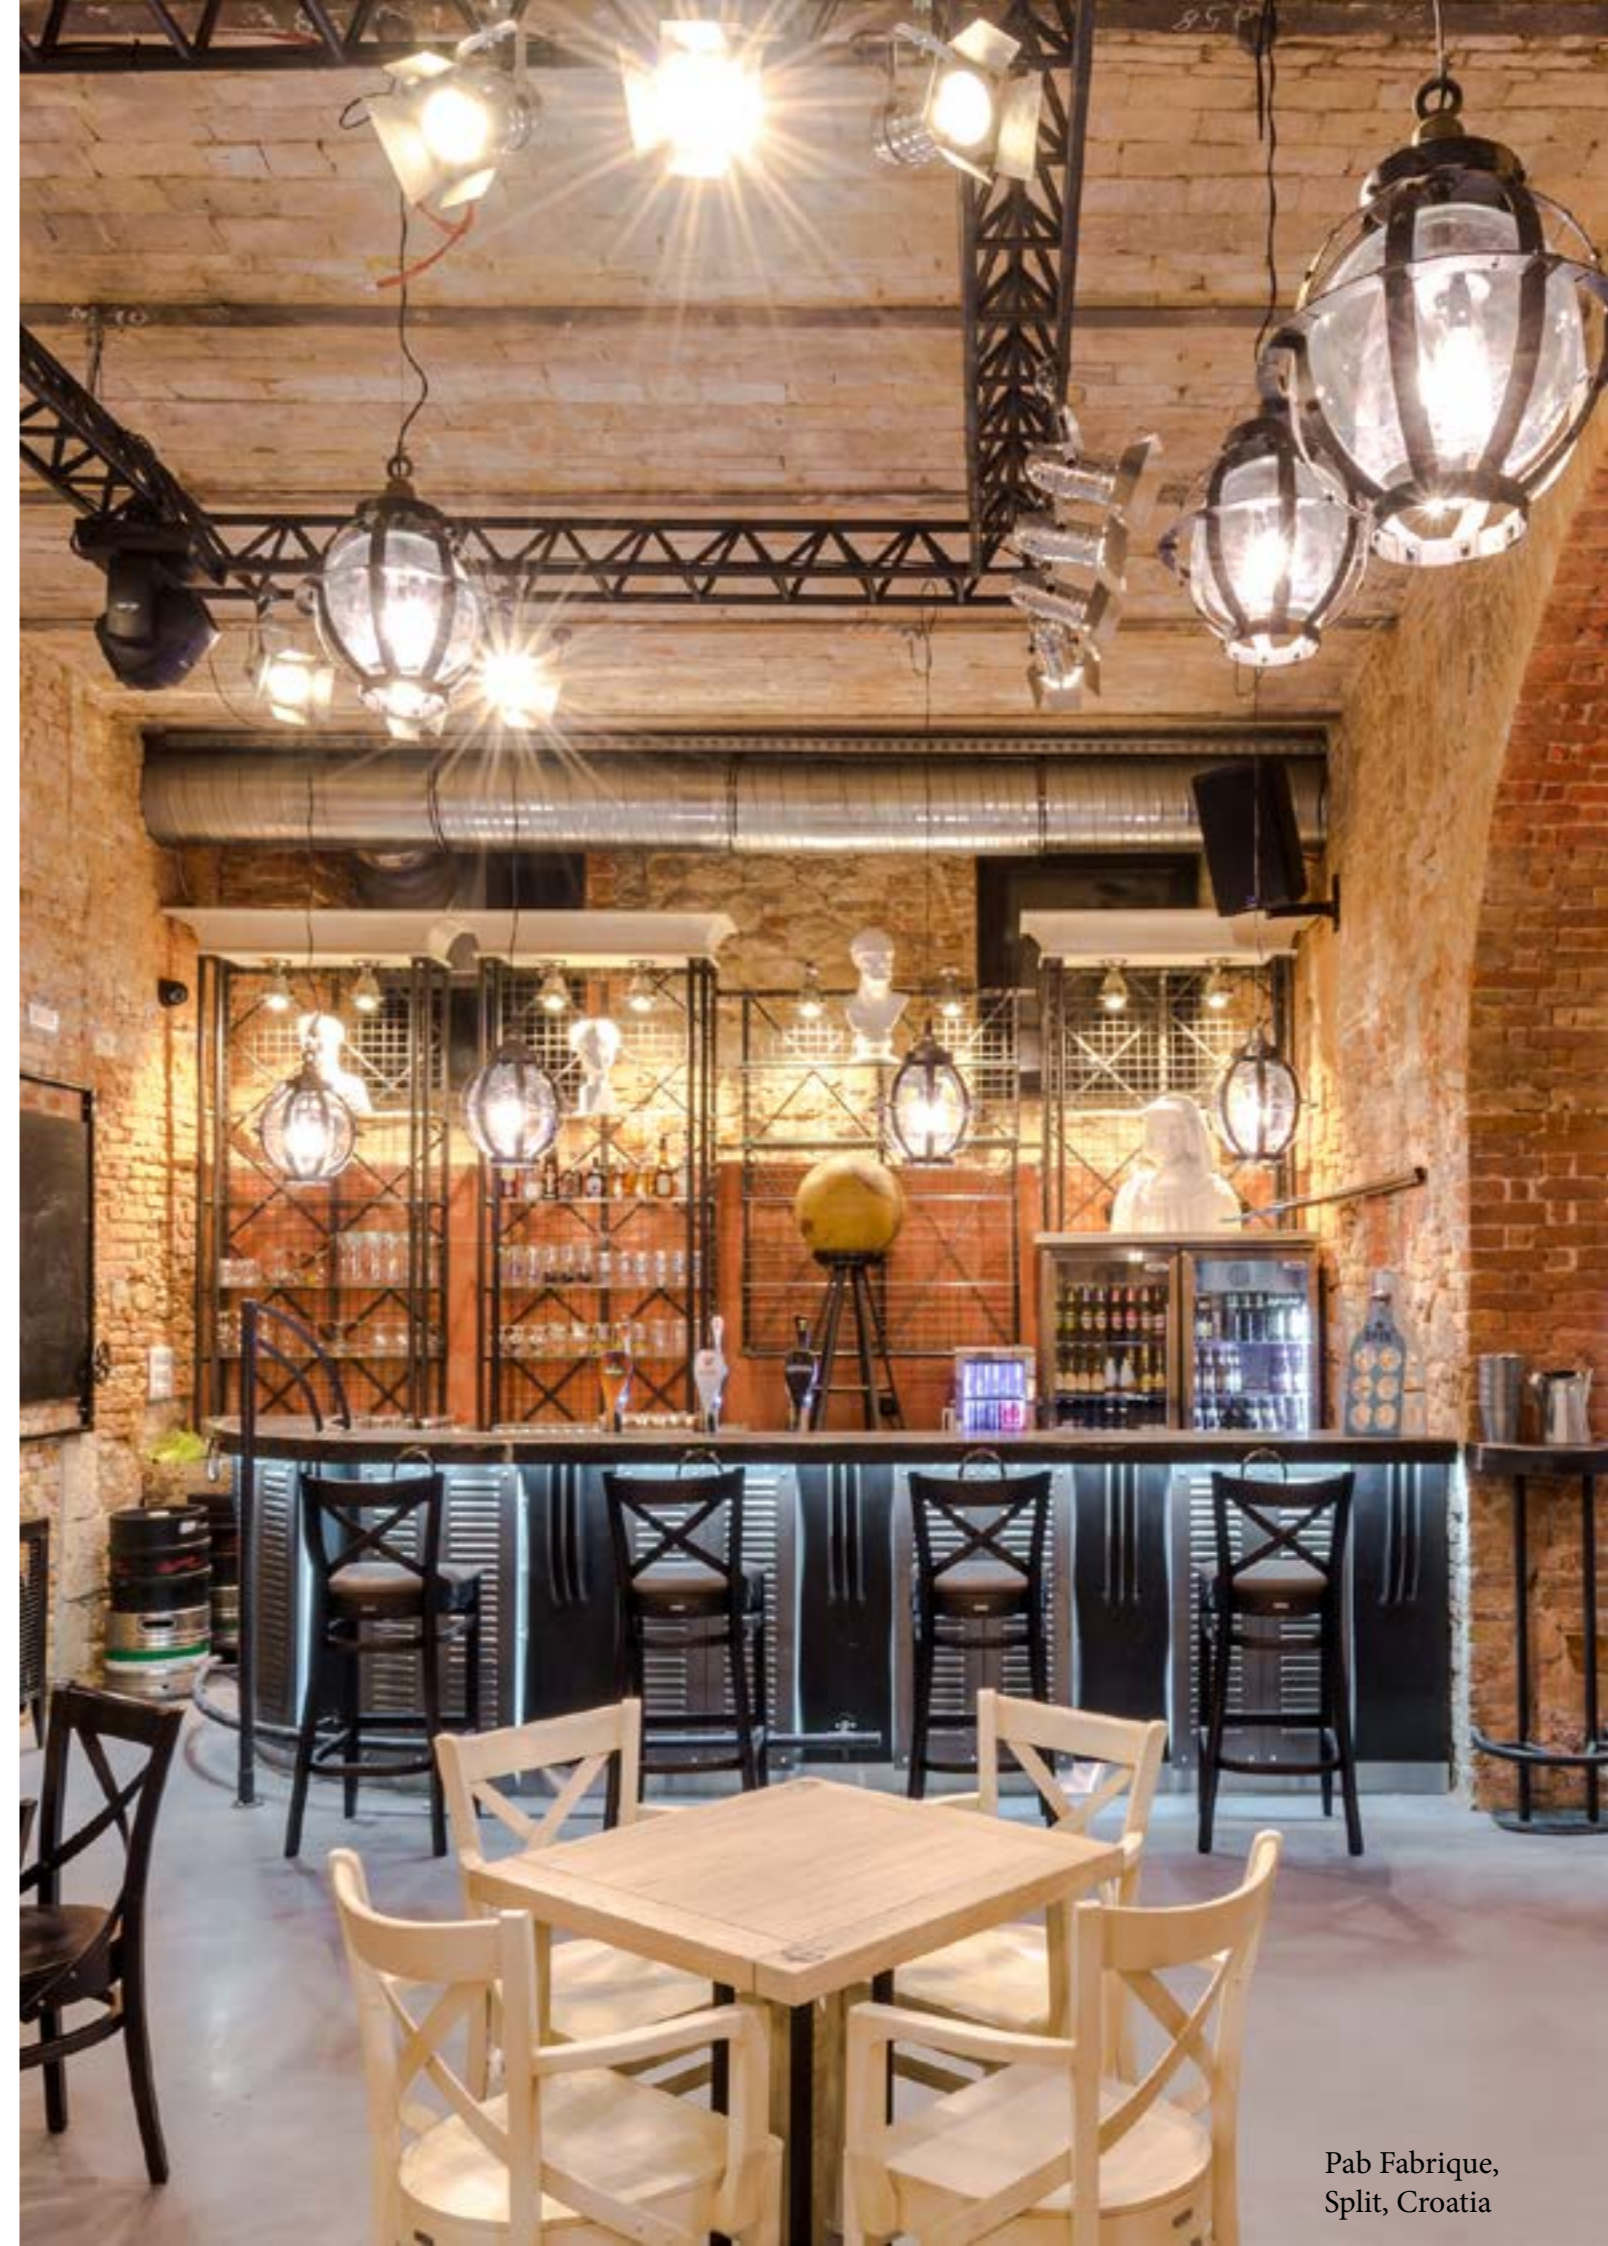

A 1230
Code: BI101GP

§ Wooden construction beech solid wood stained
§ Painting from RAL palette in the color of the customer's choice
§ Dimensions: 87/46 x 46 x 50 cm

H 1230
Code: BI289

§ Wooden construction beech solid wood stained
§ Painting from RAL palette in the color of the customer's choice
§ Dimensions: 108,5 / 77 x 46 x 54 cm