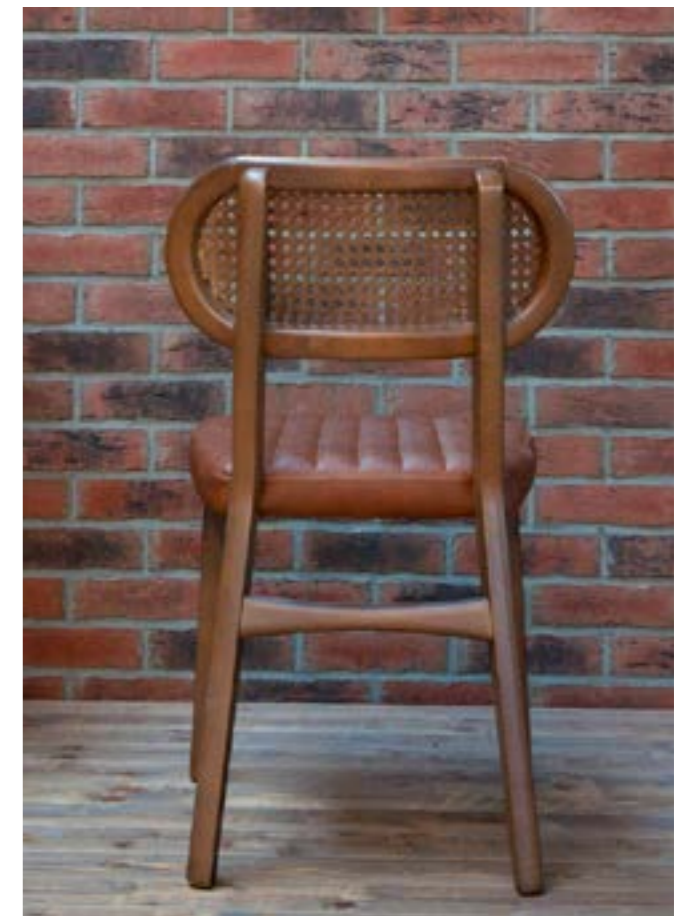

ZOE WICKER

Code: SN173