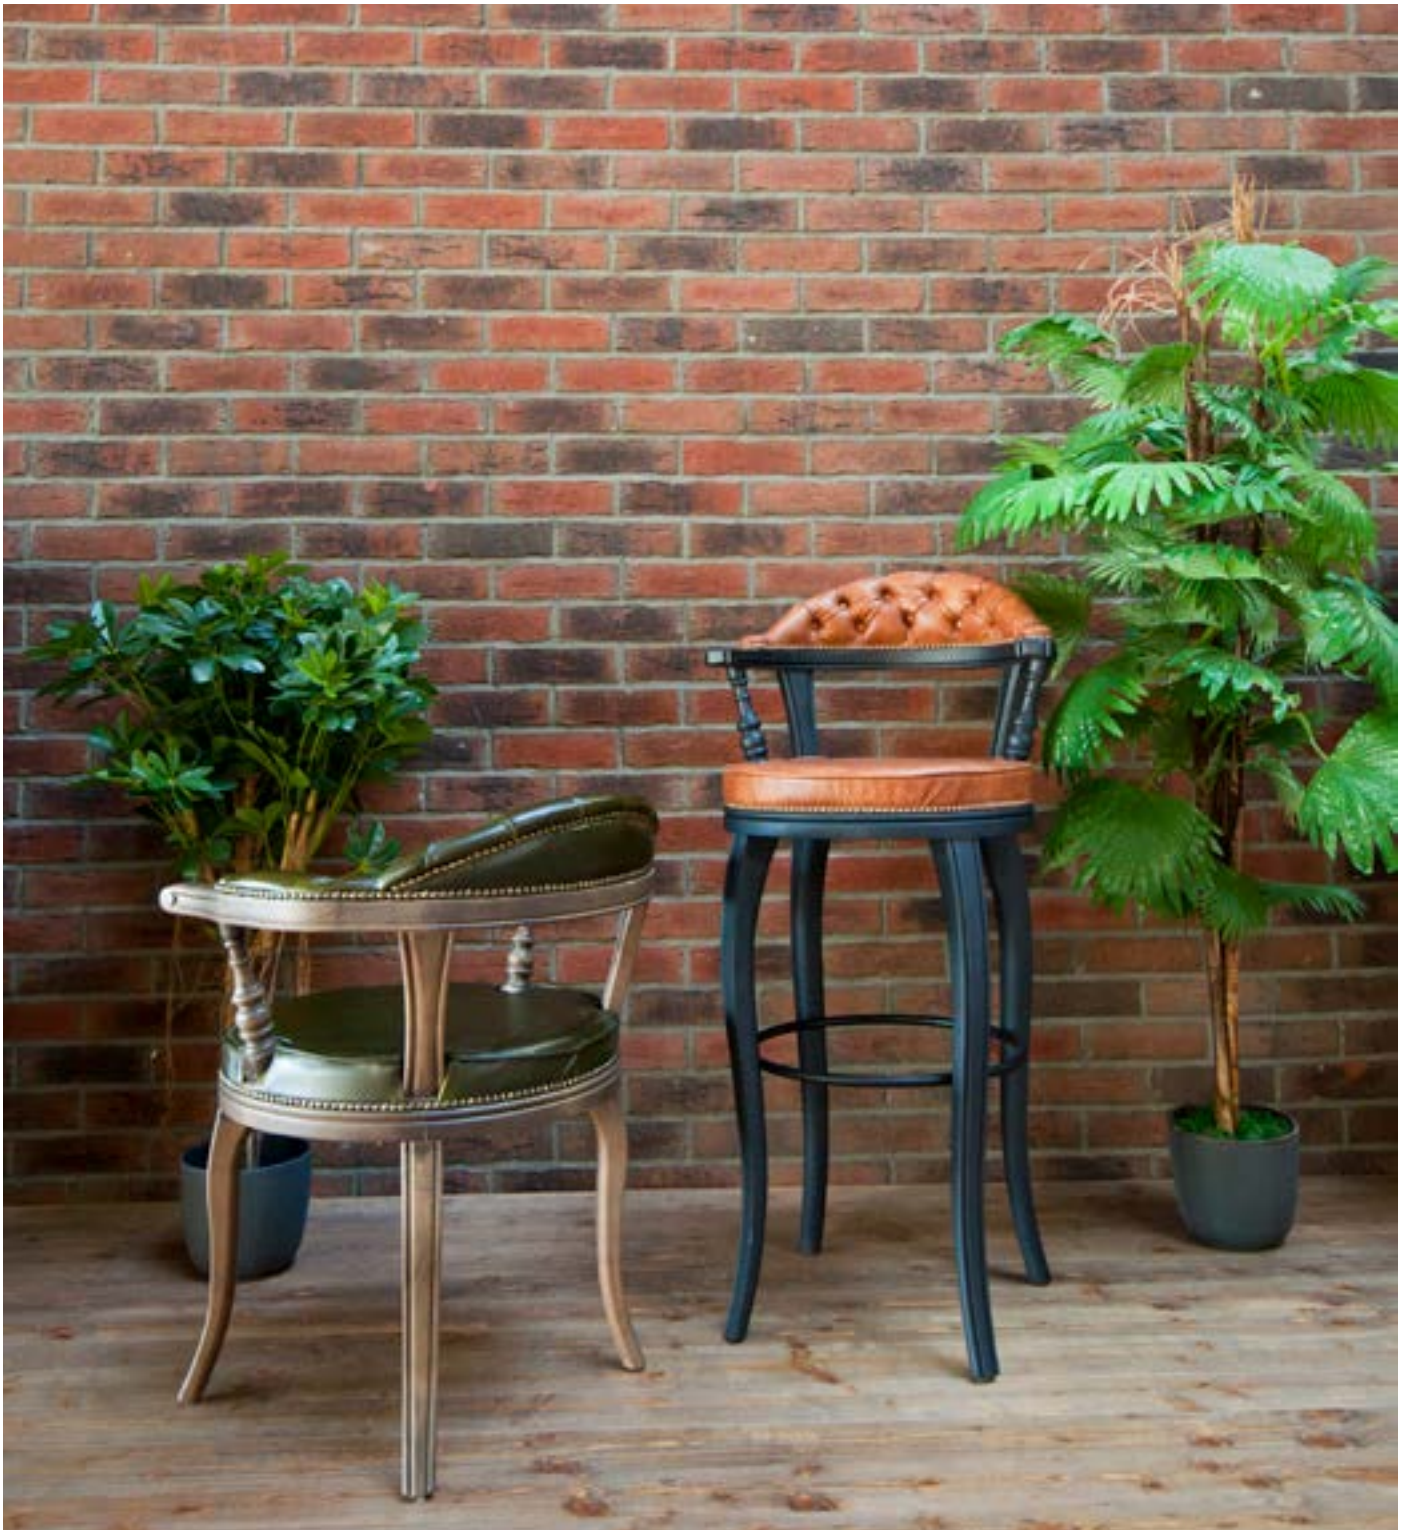

WOODEN AND BISTRO CHAIRS

Furniture Catalogue 2022

..... Bistro, traditional & modern wooden chairs

§ Chairs | Bar chairs §

UNIONDRVO

Union Drvo Furniture Manufactory opened in 2015 in Svilajnac, at the address Prilepska 2a. Manufactory covers the area of 3000 square meters, and it is equipped with contemporary machinery for wood processing and upholstery of furniture. The factory employs over 40 expertly skilled workers who are masters of furniture craft.