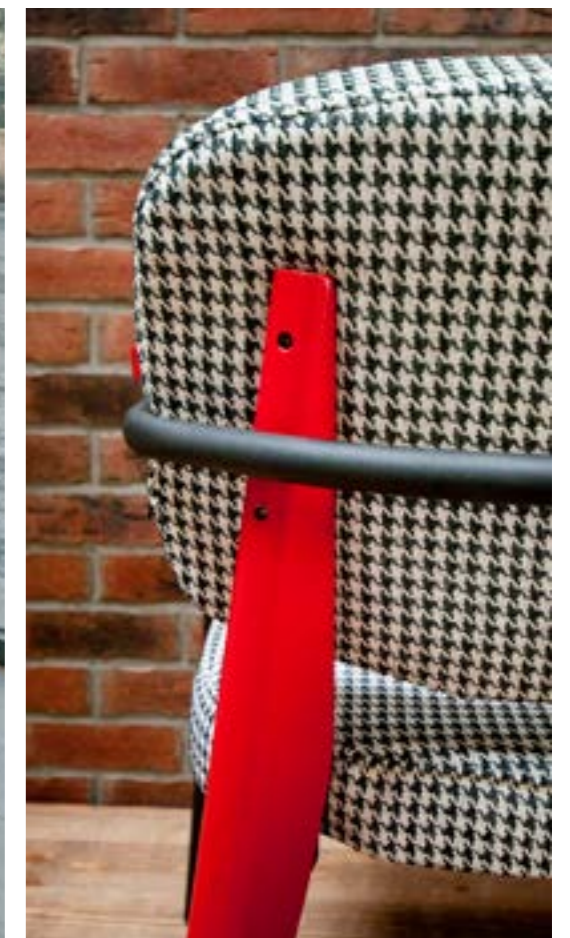

KIM

Code: SN191

§ Wooden construction walnut / beech solid wood stained
§ Fabrics for upholstery by customer's choice
§ Painting from RAL palette in the color of the customer's choice
§ Dimensions: 75/46 x 54 x 55 cm

ROBIN

Code: SN101

§ Wooden construction beech solid wood stained
§ Fabrics for upholstery by customer's choice
§ Painting from RAL palette in the color of the customer's choice
§ Dimensions: 81/46 x 64 x 65 cm

[Download 3 D Model](#)

Hotel Royal Mountain,
Divčibare