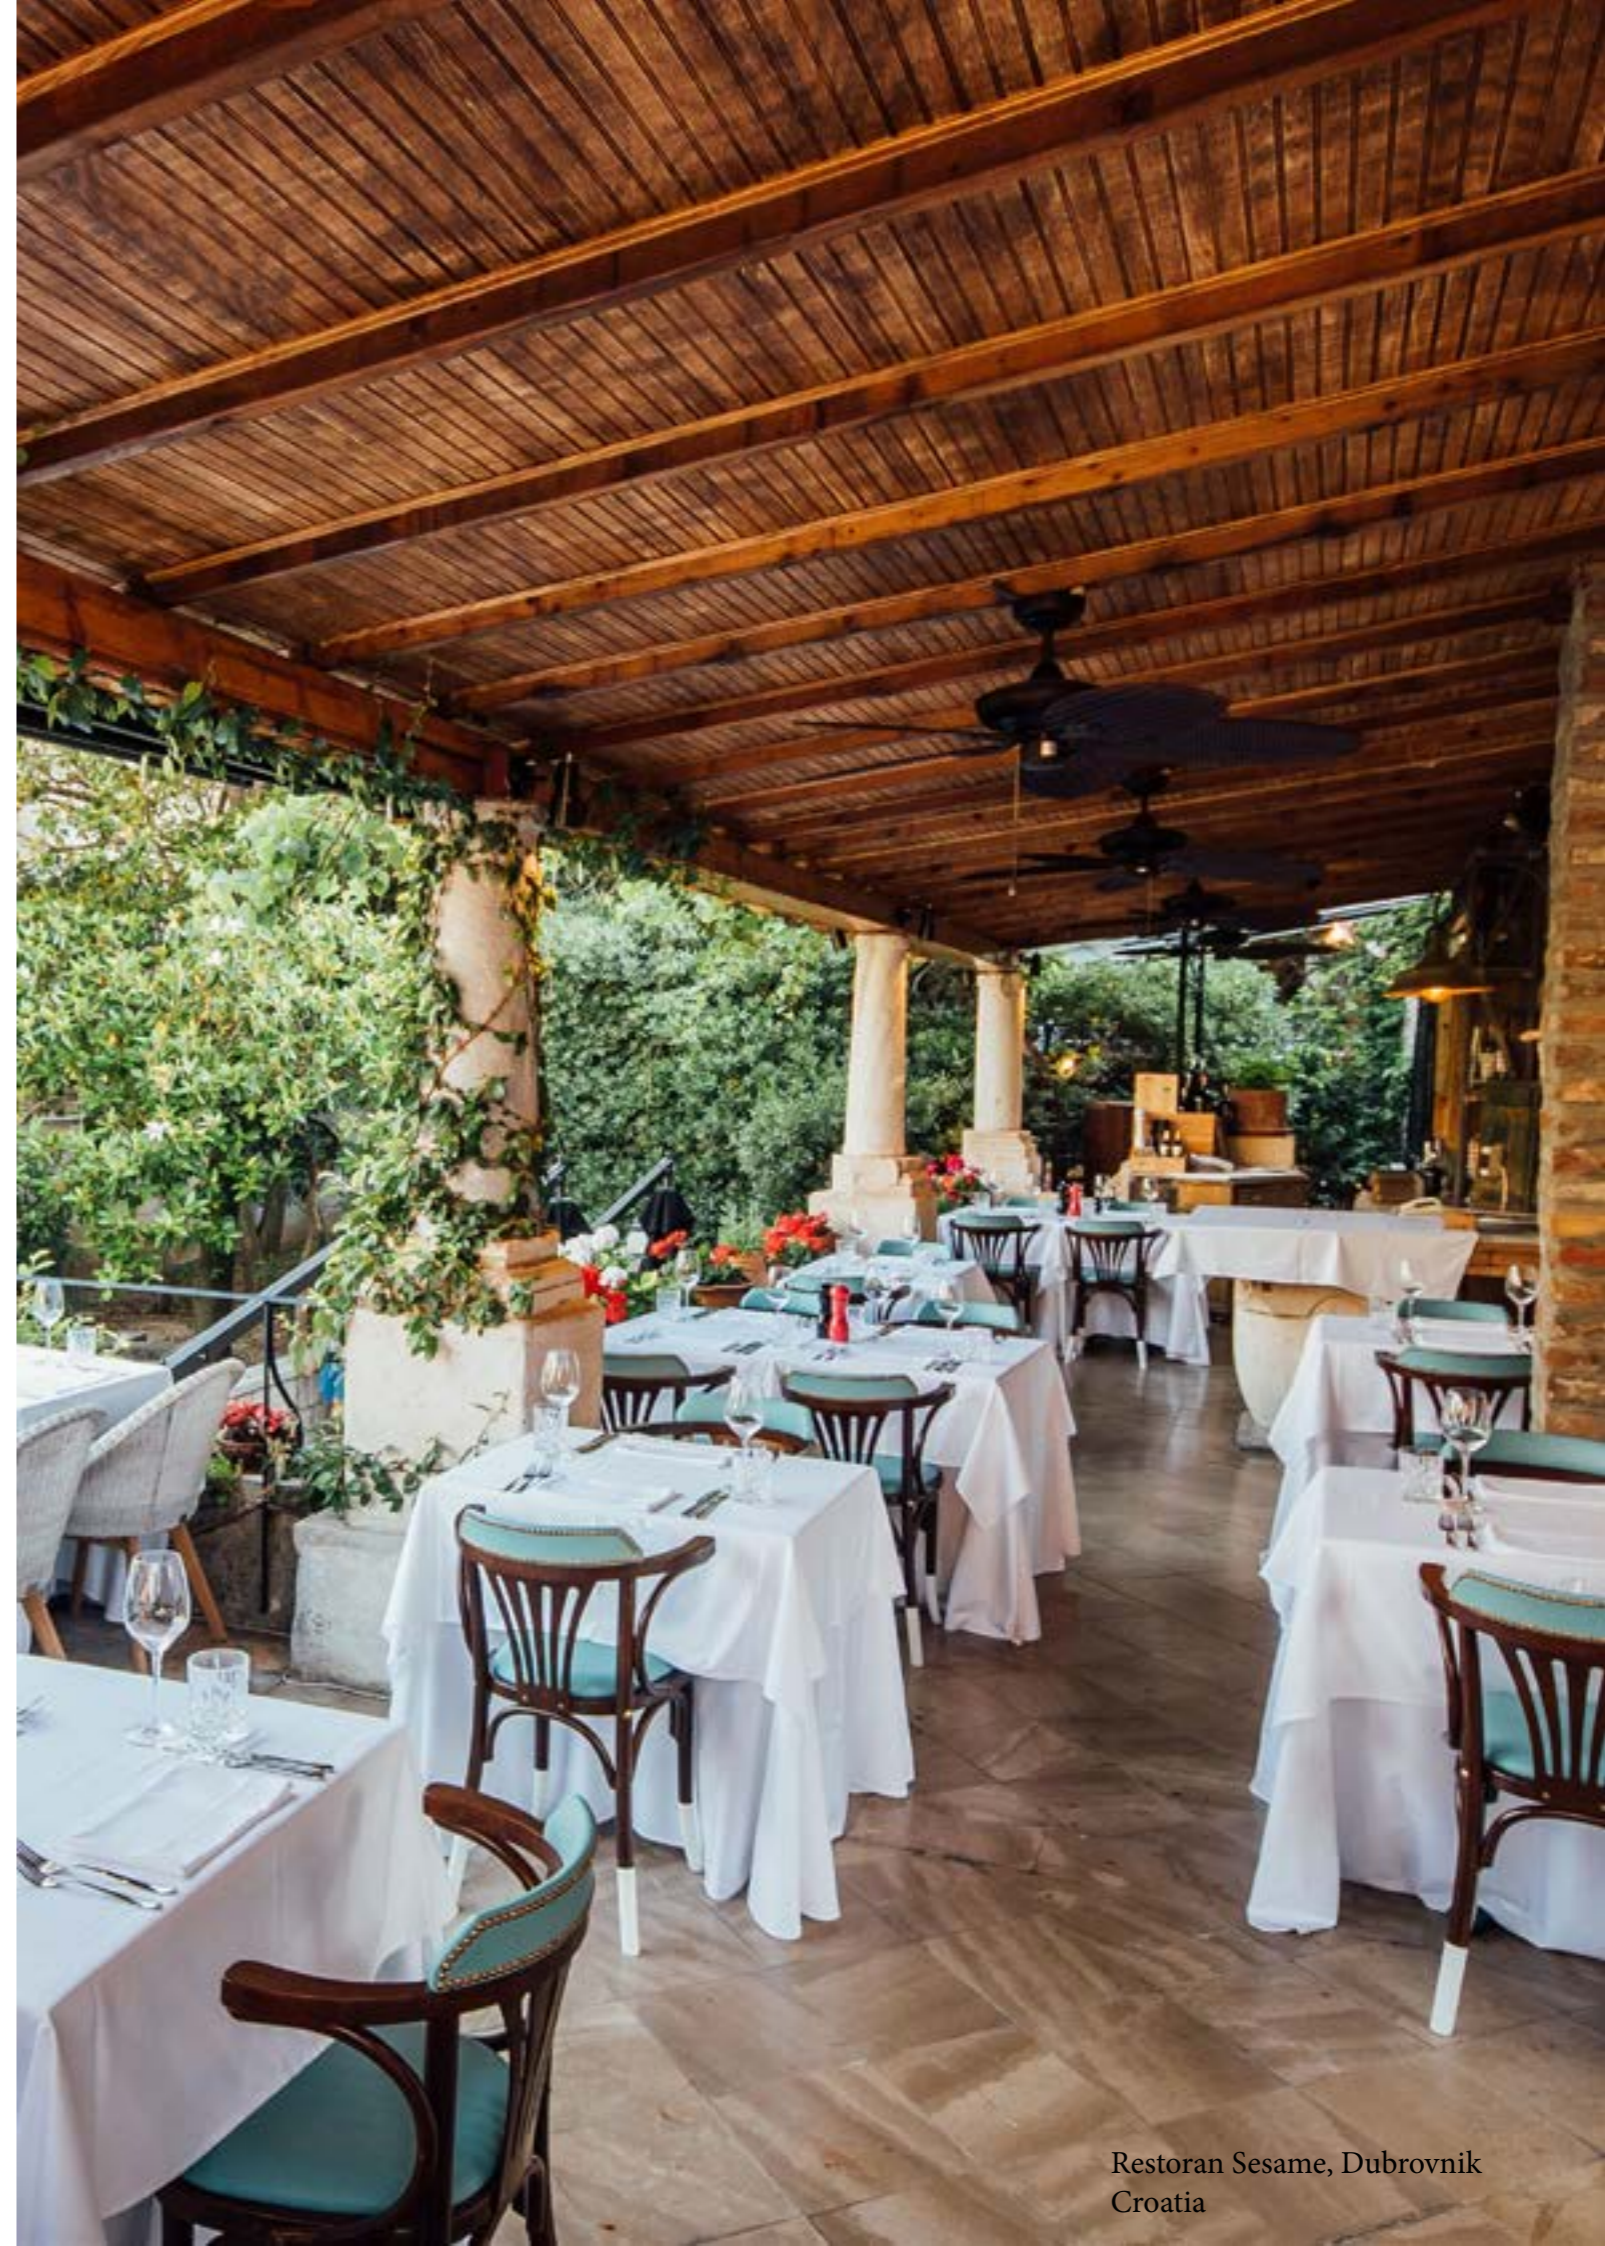

B 5172
Code: BI241

§ Wooden construction beech solid wood stained
§ Painting from RAL palette in the color of the customer's choice
§ Dimensions: 79/46x54x48,5 cm

BST 5172
Code: BI233

§ Wooden construction beech solid wood stained
§ Painting from RAL palette in the color of the customer's choice
§ Dimensions: 114/80 x 54 x 48 cm